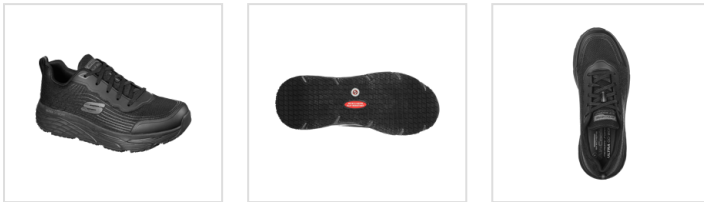

SKECHERS

Max Cushioning Elite Rytas Work Shoe

Art nr: 1001072

Supplier art.nr. 200021EC

 Men

Popular model from Skechers with a mesh upper with tone in tone logo and details. Skechers Air cooled Memory Foam insole provides excellent cushioning. Max cushioning midsole is designed for the best comfort and a non-slip outsole makes this a good work shoe. Oil-resistant outsole. Padded heel for better comfort. Machine washable at a low temp.

Black
001

Attributes

Lacing	Classic
Classification	ENISO 20347
Insole	Air Cooled Memory Foam
Safety rating	OB
Slip resistance	SRC
FO - Fuel and oil resistant	Yes

Information

Material	Upper material 1: Textile Outsole material 1: Rubber
Sizes	40, 41, 42, 43, 44, 45, 46, 47,5
Care instructions	